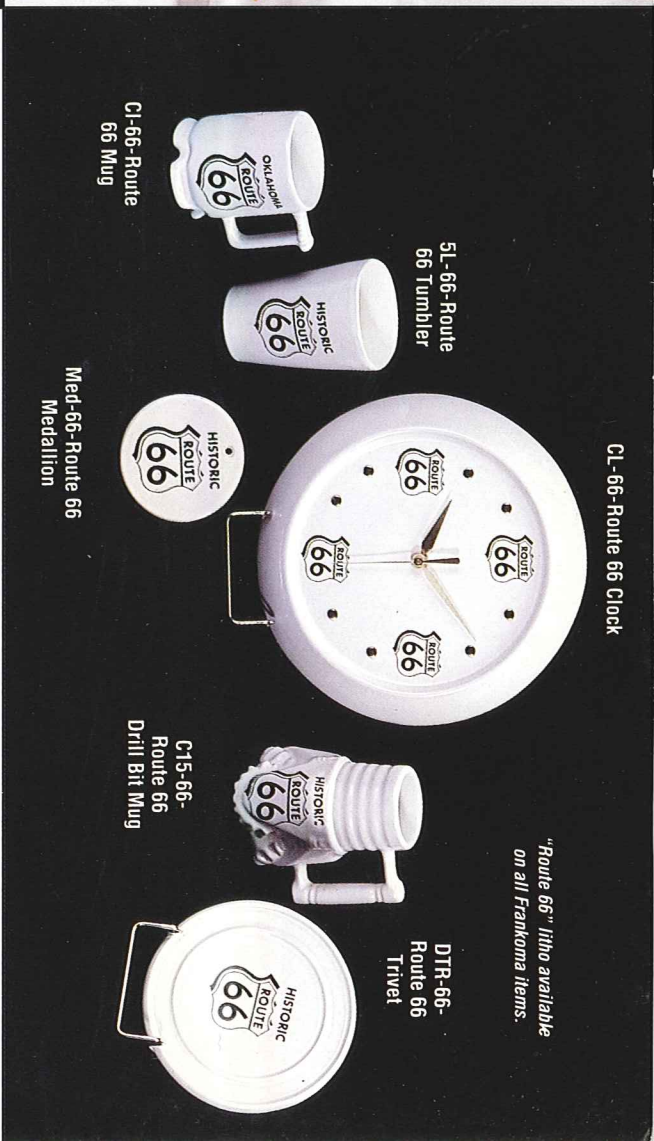

4Y-b-Spoon Rest

TST-b-Texas State Trivet

DTR-b-Blue Bonnet Trivet

"Blue Bonnets" litho available on all Frankoma items.

CL-66-Route 66 Clock

5L-66-Route 66 Tumbler

C1-66-Route 66 Mug

Med-66-Route 66 Medallion